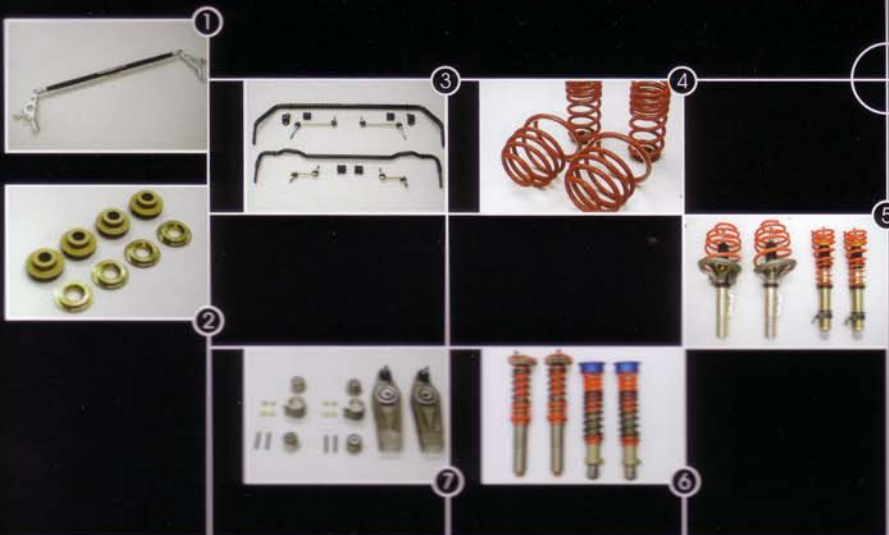

GEMBALLA COMPETITION 18" GEMBALLA LE MANS 18"

front: 8.5 / 33 9.0 / 40	front: 8.0 / 40* 9.0 / 45*
rear: 11.0 / 52 11.0 / 65 11.5 / 59	rear: 11.0 / 47* (up to 2001) 11.0 / 65 (from 2002) * in combination with spacers

BLACK EDITION

GEMBALLA

GEMBALLA WHEELS 18" / 19"

Our partner in technology  **YOKOHAMA**
Hochleistungsreifen

GEMBALLA SUSPENSION

- ① Alloy Strut Bar (Front / Rear)
- ② Stiff Rear Axle Mounts (Rear)
- ③ Adjustable Stabilizer Bars (Front / Rear)
- ④ Lowering Suspension Kit
- ⑤ SPORT Suspension Height Adjustable
- ⑥ SPORT Suspension 9-level adjustable
- ⑦ SPORT Cross Members (Front / Rear)

GEMBALLA

GEMBALLA SUSPENSION

GEMBALLA SPACERS

5-Hole System incl. long Wheel Screws
7mm / 15mm / 18mm / 23mm / 31mm

Sets incl. Wheel Lock Set
Front 7mm / Rear 15mm
Front 15mm / Rear 18mm
Front 15mm / Rear 23mm