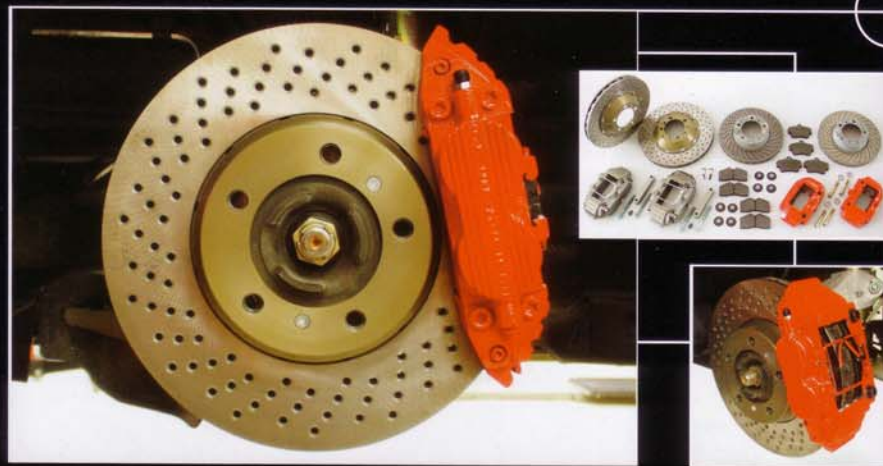

GEMBALLA

GEMBALLA BRAKE KITS

GEMBALLA BRAKE KITS

SPORT Brake Kit with 380mm / 300mm Brake Discs and 4-Piston Brake Calipers

SPORT Brake Kit with 330mm / 330mm Brake Discs and 4-Piston Brake Calipers

SPORT Brake Kit with 380mm / 330mm Brake Discs and 4-Piston Brake Calipers*

SPORT Brake Kit with 380mm / 330mm Brake Discs and 8-Piston / 6-Piston / 4-Piston Brake Calipers*

Racing Type ABS Control Unit

* Special Front Axle Wheels required