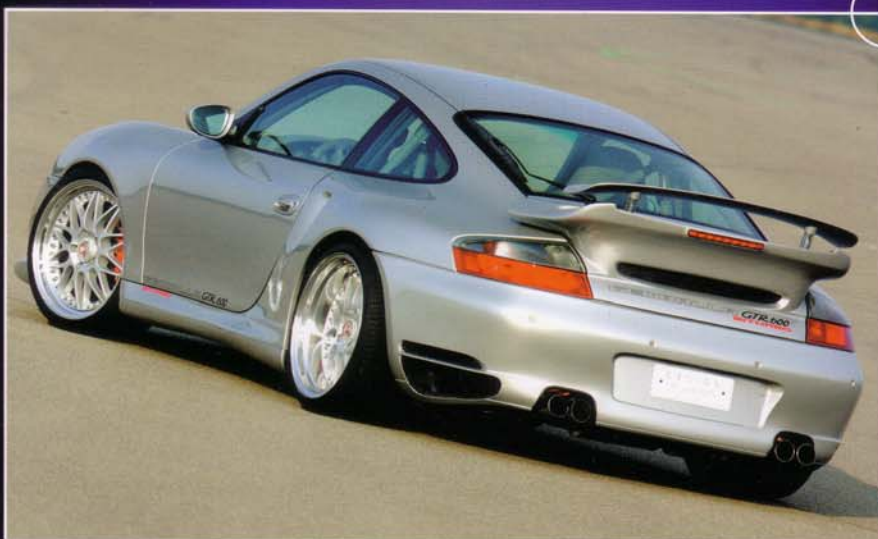

GEMBALLA

WHEEL / TIRE COMBINATIONS

For 996 TURBO

18"	WHEEL	TIRE
front	8,0J/8,5J/9,0J x 18	225/40 R18
rear	11,0J x 18	265/35 R18
	or	285/30 R18
	or	295/30 R18
rear	11,5J/12,0J x 18	285/30 R18
	or	295/30 R18
front	8,5J/9,0J x 18	235/40 R18
rear	12,0J x 18	315/30 R18
19"	WHEEL	TIRE
front	8,0J/8,5J/9,0J x 19	235/35 R19
rear	11,0J/11,5J x 19	315/25 R19

WHEEL / TIRE COMBINATIONS FOR 996 TURBO

Our partner in technology

GEMBALLA

MODEL SPECIFIC WHEEL COMBINATIONS

* only in combination with spacer ... mm

GEMBALLA LE MANS	FA		RA	
	8.0/47	9.0/52	10.0/52	11.0/65
18**	*+7	**+7	*+18	*+23
996 Turbo / C4S				
996 Carrera (-01)	*+7	**	*	**+15
996 Carrera (02-)	*+7	**	*	**
986 Boxster	*+7	**+7	**+15	
993 Turbo / C4S	*	**	*+18	**+23
993 Carrera 2/4/RS	*	**	*	**