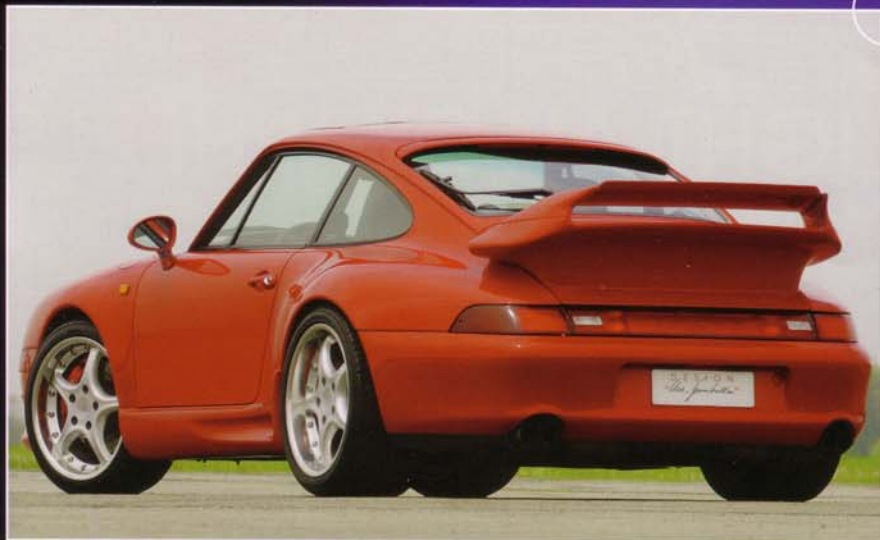

GEMBALLA

WHEEL /

TIRE COMBINATIONS

For 993 CARRERA / TURBO

18"	WHEEL	TIRE
front	8,0J/8,5J/9,0J x 18	225/40 R18
rear	10,5J/11,0J x 18	265/35 R18
		or
		285/30 R18
		or
		295/30 R18
rear	11,5J x 18	285/30 R18
19"	WHEEL	TIRE
front	8,0J/8,5J/9,0J x 19	235/35 R19
		or
		295/30 R19
rear	10,5J x 19	265/30 R19
		or
		315/25 R19
RA	11,0J/11,5J x 19	315/25 R19

WHEEL / TIRE COMBINATIONS FOR 993

Our partner in technology **YOKOHAMA**
Hochleistungsreifen

GEMBALLA

GEMBALLA COMPETITION

18"

2-pc. light alloy wheel,
wheel center painted silver,
outer bed polished

Maximum strength
Minimum weight
Titanium screws
Integrated valve

GEMBALLA COMPETITION

18"

The Sports Driver's Wheel I

Available dimensions

- 8,0J x 18 ET 52
- 8,5J x 18 ET 33
- 8,5J x 18 ET 46
- 9,0J x 18 ET 52
- 9,0J x 18 ET 40
- 9,0J x 18 ET 27
- 10,0J x 18 ET 40
- 10,0J x 18 ET 52
- 10,5J x 18 ET 47
- 11,0J x 18 ET 65
- 11,0J x 18 ET 52
- 11,0J x 18 ET 40
- 11,0J x 18 ET 28
- 11,5J x 18 ET 33
- 12,0J x 18 ET 28

GEMBALLA COMPETITION 18"

GEMBALLA

GEMBALLA COMPETITION

18" BLACK EDITION

2-pc. light alloy wheel,
wheel center painted
black, outer bed polished

Maximum brake cooling,
New production method
"Flow - Form"
Produced by Speedline
The Sports Driver's Wheel !!!

GEMBALLA COMPETITION

18" BLACK EDITION

Available dimensions:

- 8,0J x 18 ET 52
- 8,5J x 18 ET 33
- 8,5J x 18 ET 46
- 9,0J x 18 ET 52
- 9,0J x 18 ET 40
- 9,0J x 18 ET 27
- 10,0J x 18 ET 40
- 10,0J x 18 ET 52
- 10,5J x 18 ET 47
- 11,0J x 18 ET 65
- 11,0J x 18 ET 52
- 11,0J x 18 ET 40
- 11,0J x 18 ET 28
- 11,5J x 18 ET 33
- 12,0J x 18 ET 28

GEMBALLA COMPETITION 18" BLACK EDITION